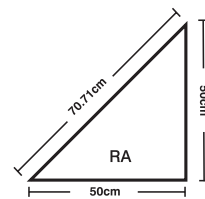

MINERAL SPRUCE
59496PE

CIRRUS AQUA
63193PE

ALL DESIGNS CAN BE ORDERED IN 10 SHAPES BY SIGNATURE® - MINIMUM ORDER APPLIES

ALL RANGES SHOWN ARE STOCKED IN THERMO BAK™

ALL RANGES CAN BE ORDERED IN COMFI BAK® - MINIMUM ORDER APPLIES